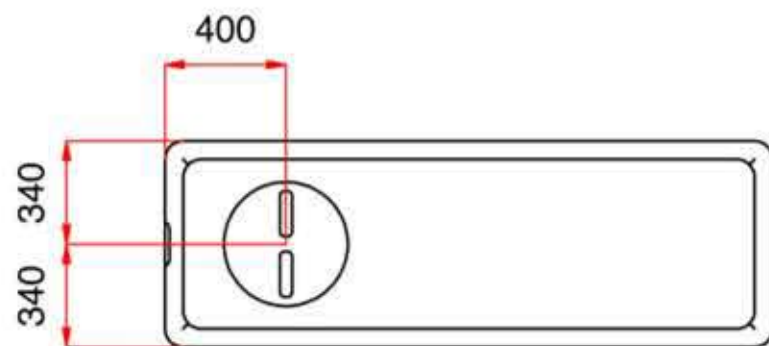

TAB. N° 00/B
Tav. n° 00/B

- TANK LAYOUT - Size measurements

Ability:	2000 Liters
Empty weight	100 Kg.

Scale 1:25

exposed heights in millimeters