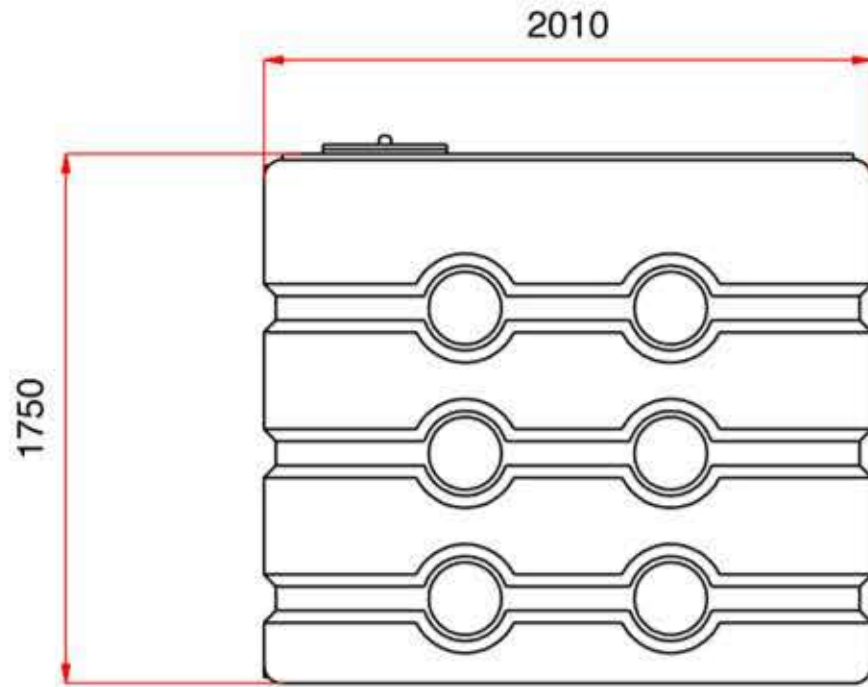

TAB. N° 00/B
Tav. n° 00/B

- TANK LAYOUT - Size measurements

Ability:	2000 Liters
Empty weight	100 Kg.

Scale 1:25

exposed heights in millimeters