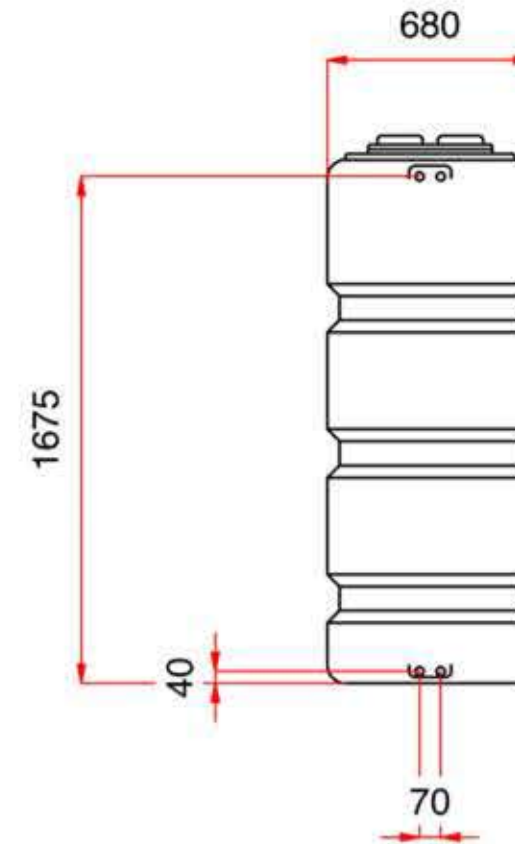

TAB. N° 00/B
Tav. n° 00/B

- TANK LAYOUT - Size measurements

Ability:	2000 Liters
Empty weight	100 Kg.

Scale 1:25

exposed heights in millimeters